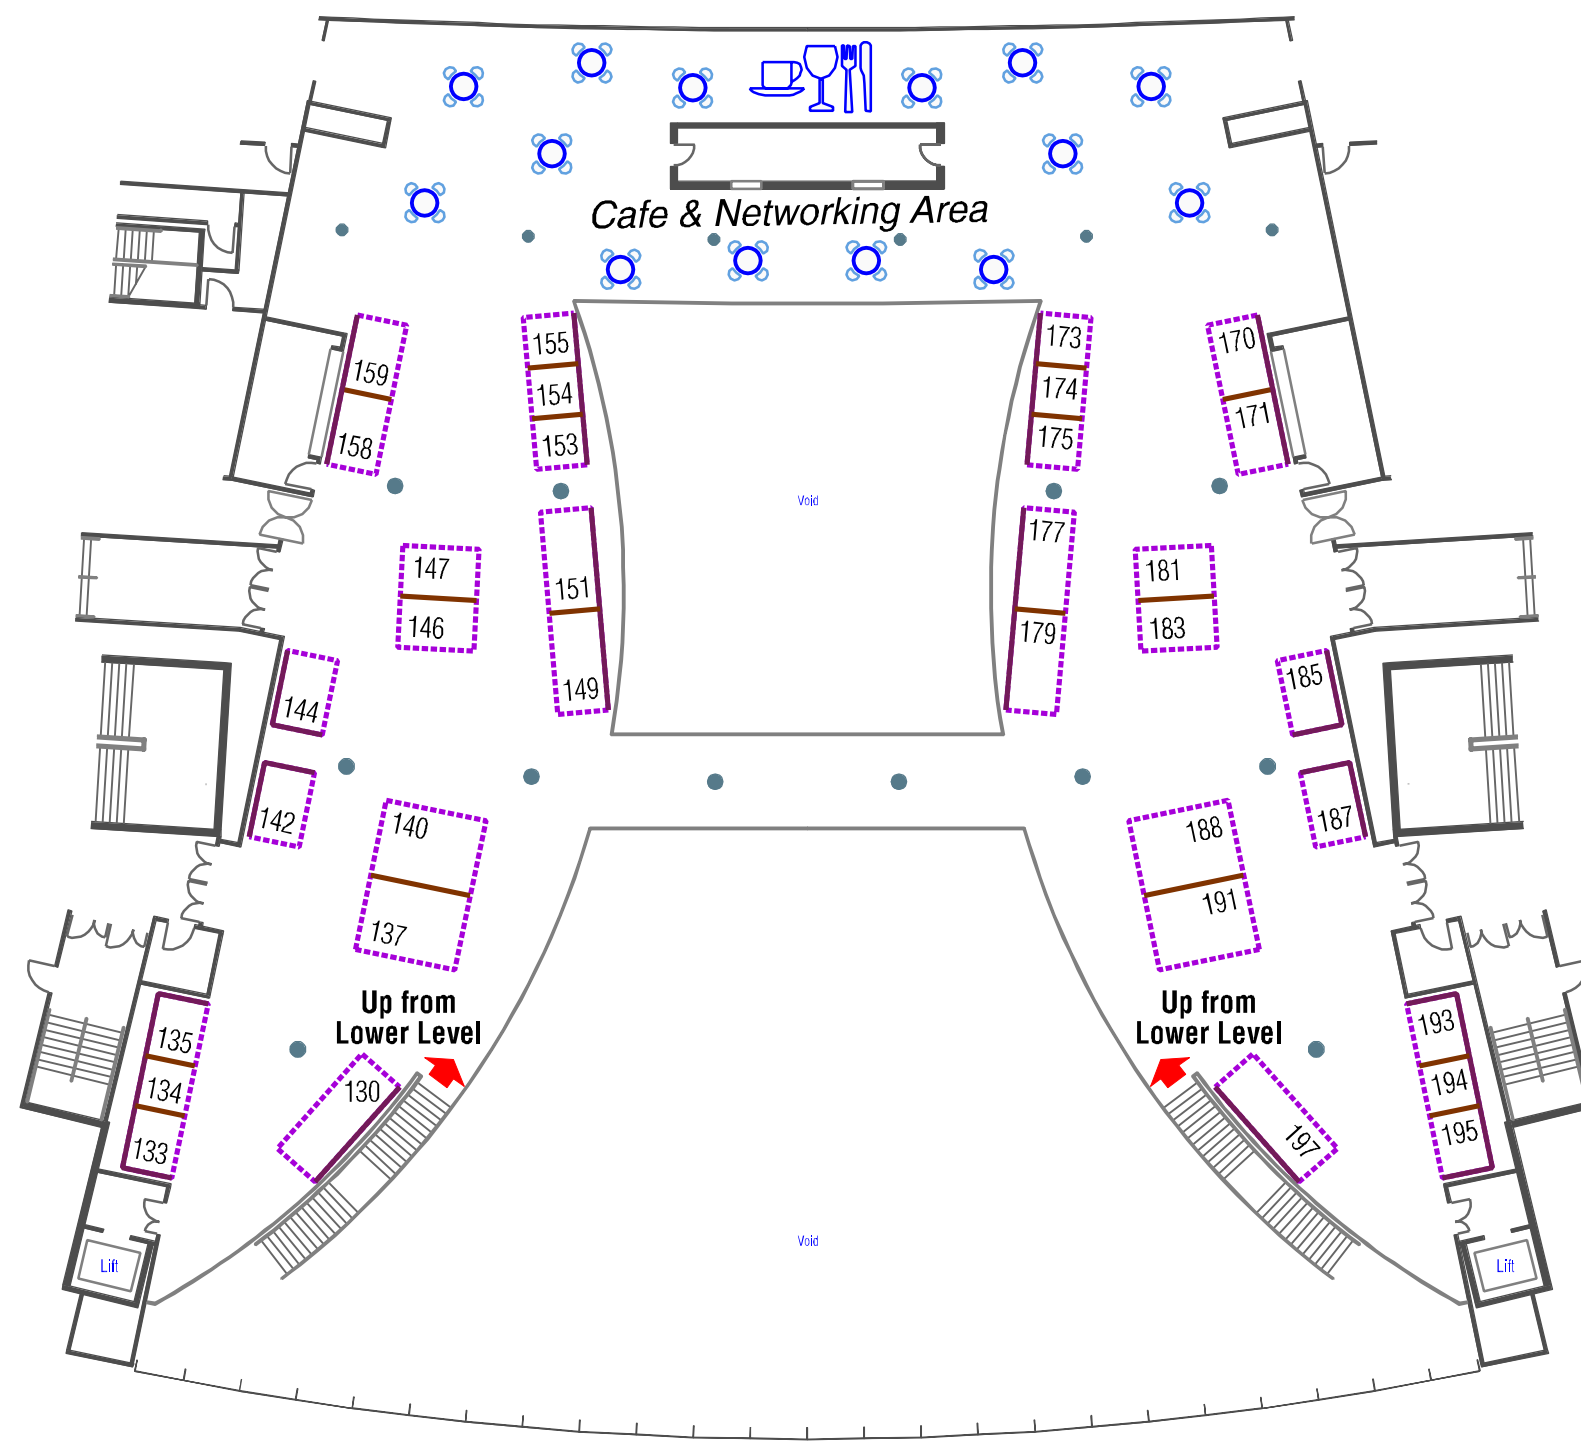

# National Career Guidance Show

9 - 10 March 2011

Wembley Stadium, London

The Bobby Moore Room - Lower Level

The Bobby Moore Room - Mezzanine

Organised by:  
**Prospect Events**  
 Powlett House  
 34 High Street  
 Taunton  
 Somerset  
 TA1 3PN  
 Tel: 01823 362800  
 Fax: 01823 333796