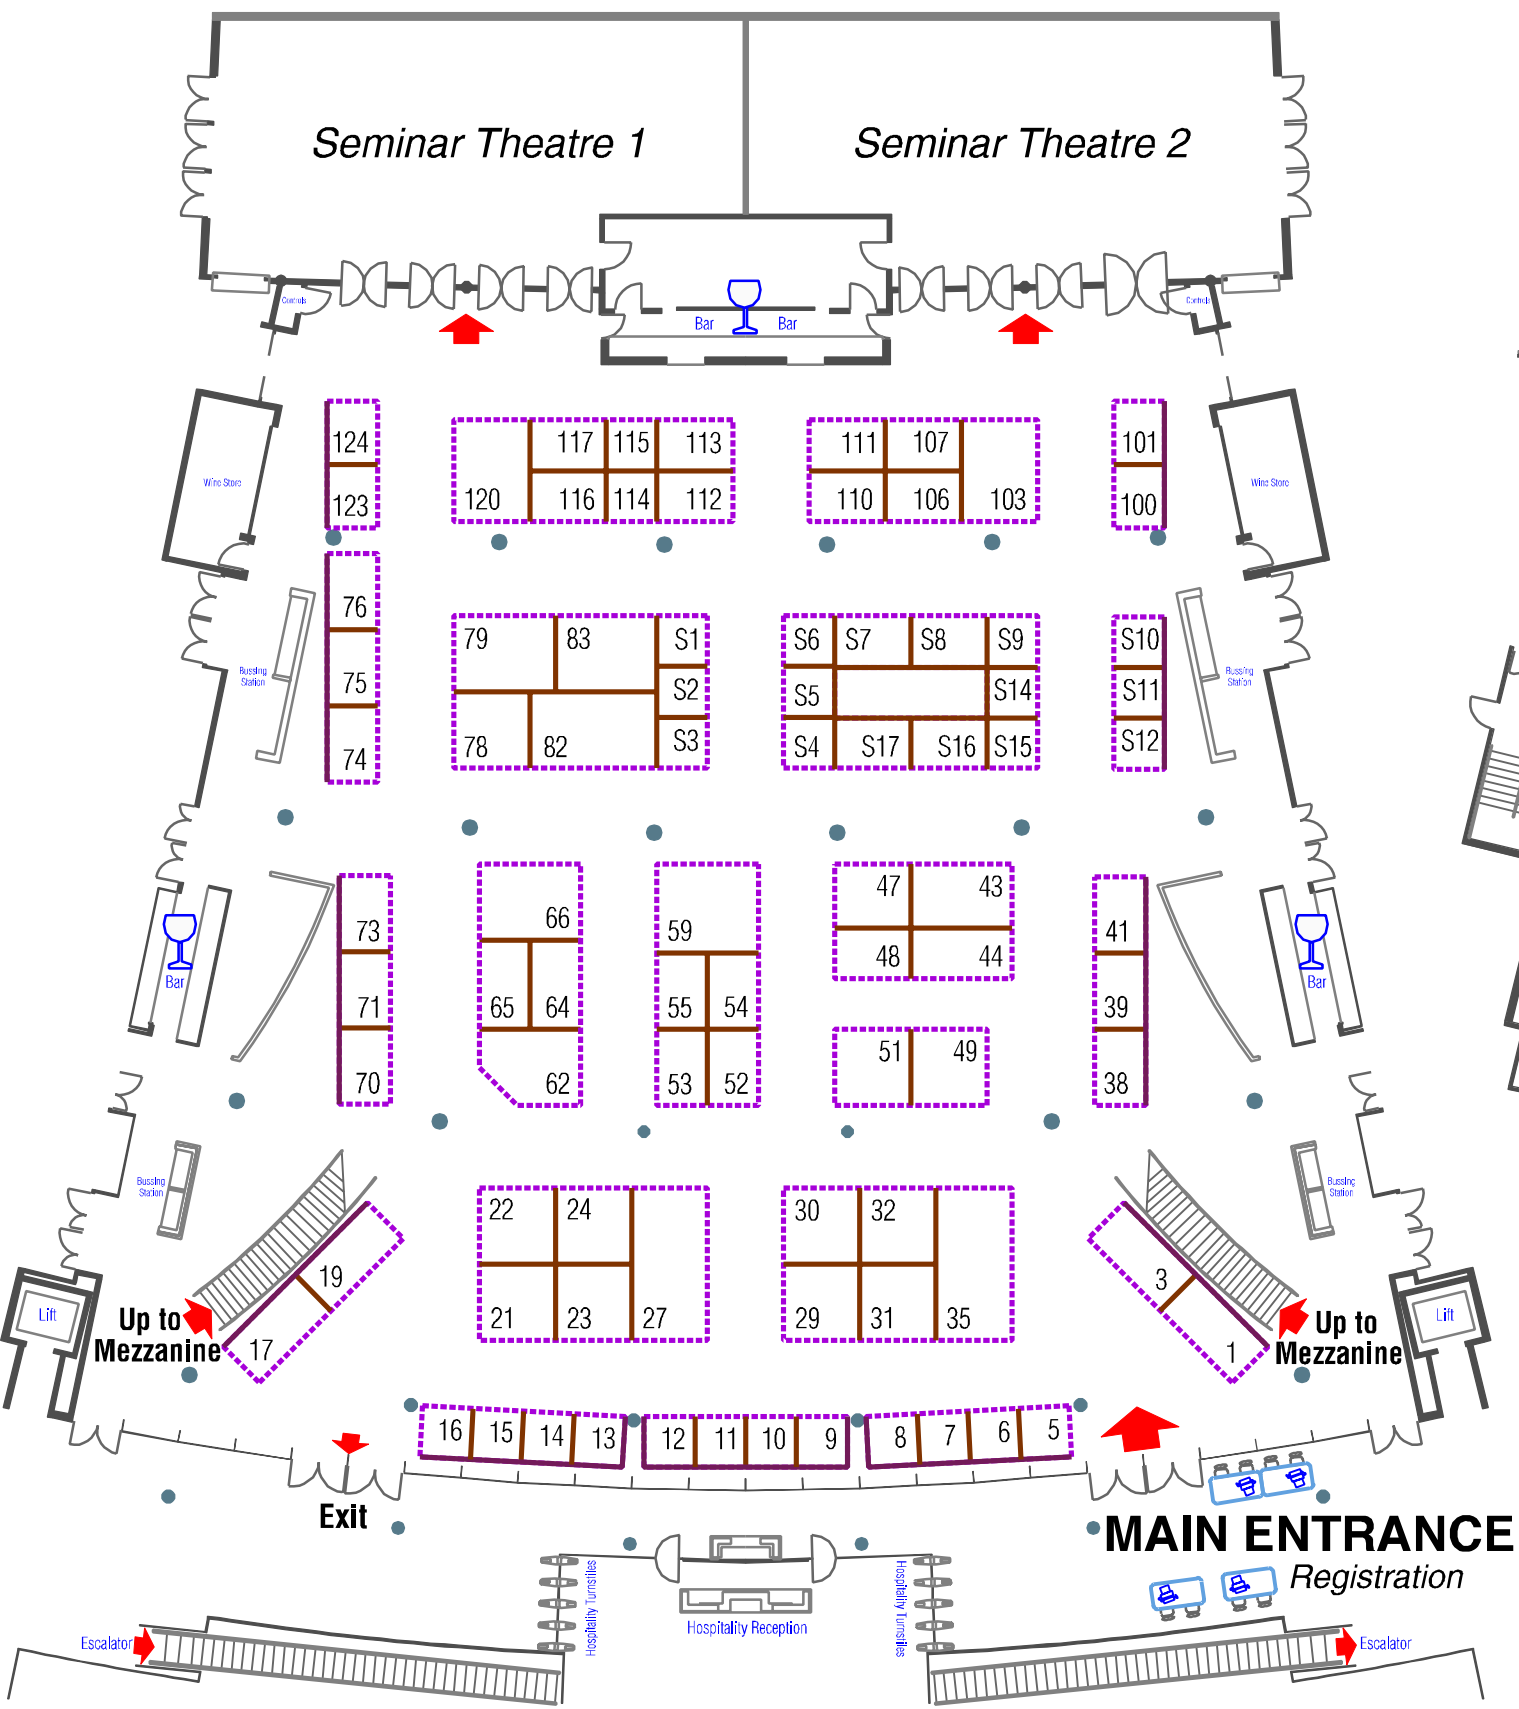

# National Career Guidance Show

9 - 10 March 2011

Wembley Stadium, London

The Bobby Moore Room - Lower Level

The Bobby Moore Room - Mezzanine

Organised by:  
**Prospect Events**  
 Powlett House  
 34 High Street  
 Taunton  
 Somerset  
 TA1 3PN  
 Tel: 01823 362800  
 Fax: 01823 333796